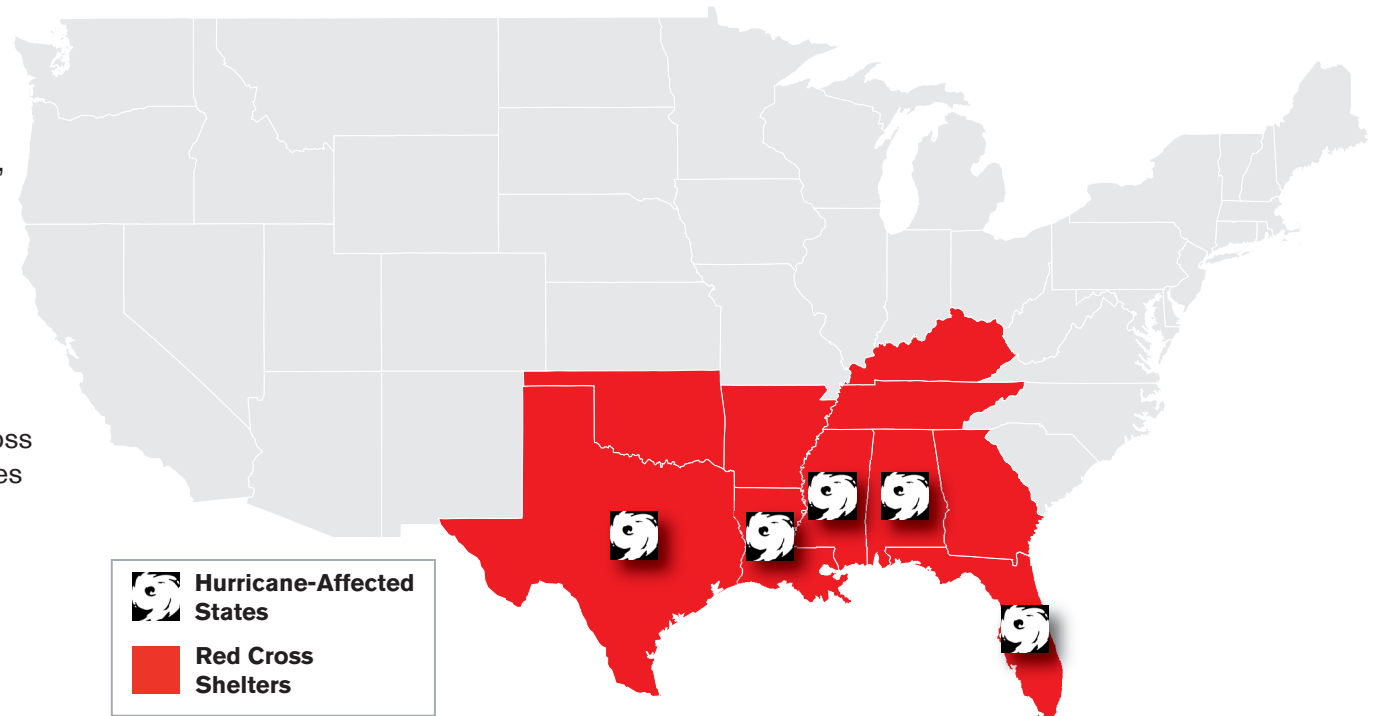

Hurricane Victims Need Your Help

The Red Cross is—

- **Sheltering** thousands along the Gulf Coast, while preparing to shelter more along the Atlantic coast as storms approach.
- **Mobilizing** Red Cross people, our fleet of emergency response vehicles and mobile kitchens.
- **Delivering** meals and cleanup supplies across the Gulf Coast and staging food and supplies along the Atlantic coast.

DONATE NOW

redcross.org

1-800-RED CROSS

Text "Give" to "2Help" (24357) to donate \$5

How the Red Cross May Use Your Donation to Help Disaster Victims

\$25 provides five blankets at an emergency shelter.

\$75 can cover a doctor's visit for an individual injured in a disaster.

\$350 will provide emergency food and shelter for 25 disaster victims for one day.

\$2,500 deploys one emergency response vehicle and drivers (including housing and meals for drivers) to a disaster relief operation.